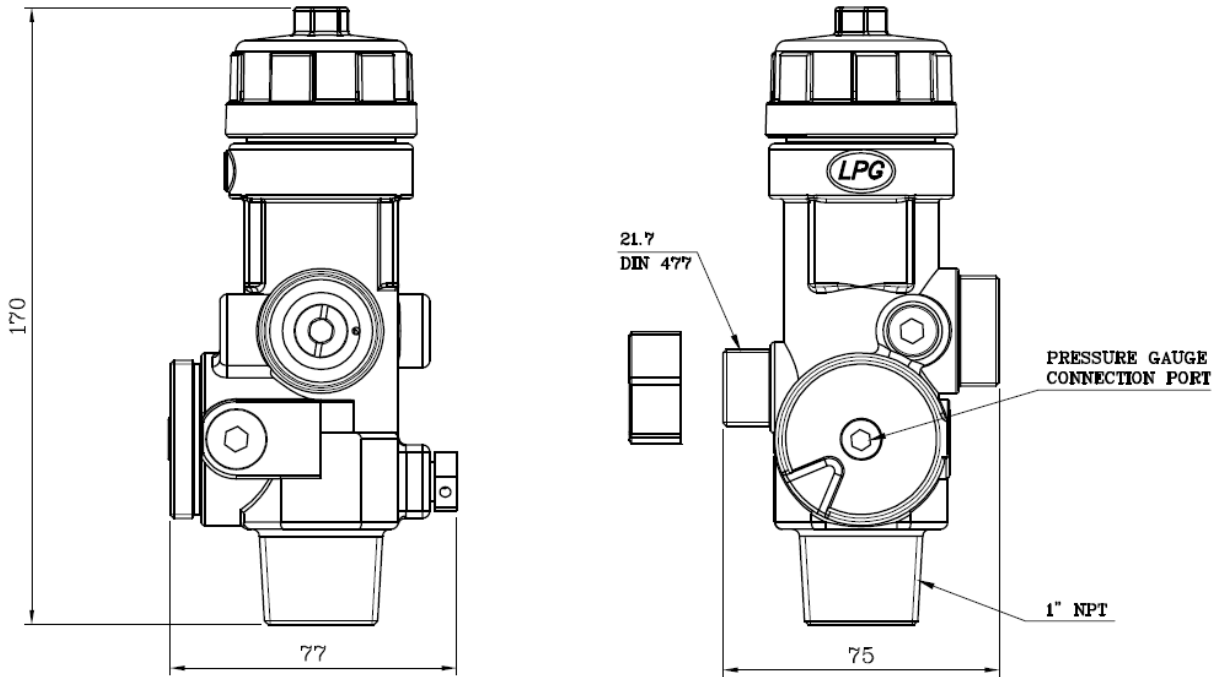

iFLOW IG55 VALVE DATA SHEET

DONE BY	Pedro.V	11/09
CHECKED BY		11/09
APPROVED BY		11/09

DATA SHEET Nr. **219** REV. 01 DATE **12/09**

INTRODUCTION

The iFLOW valve is a pressure regulated valve head which releases extinguishing agent at a constant flow. Designed for use in modular and manifold systems, the iFlow valve can be pneumatically activated with a pilot cylinder c/w solenoid. The iFlow valve includes a low pressure switch connection port and protector cover for the pressure gauge.

TECHNICAL DATA

MAX. WORKING PRESSURE	FUNCTIONAL PRESSURE T.	HYDRAULIC TEST	WORKING TEMPERATURE	SAFETY DISC	WEIGHT	FREE CROSS SECTIONAL AREA
$\frac{370 \text{ bar.}}{5365 \text{ psi.}}$	$\frac{60 \text{ bar.}}{870 \text{ psi.}}$	$\frac{450 \text{ bar.}}{6525 \text{ psi.}}$	$\frac{-20^{\circ}\text{C} \sim 50^{\circ}\text{C}}{-4^{\circ}\text{F} \sim 122^{\circ}\text{F}}$	$\frac{400 - 430 \text{ bar.}}{5800 - 6235 \text{ psi.}}$	$\frac{2.10 \text{ kg}}{4.63 \text{ lbs.}}$	38.4 mm ²